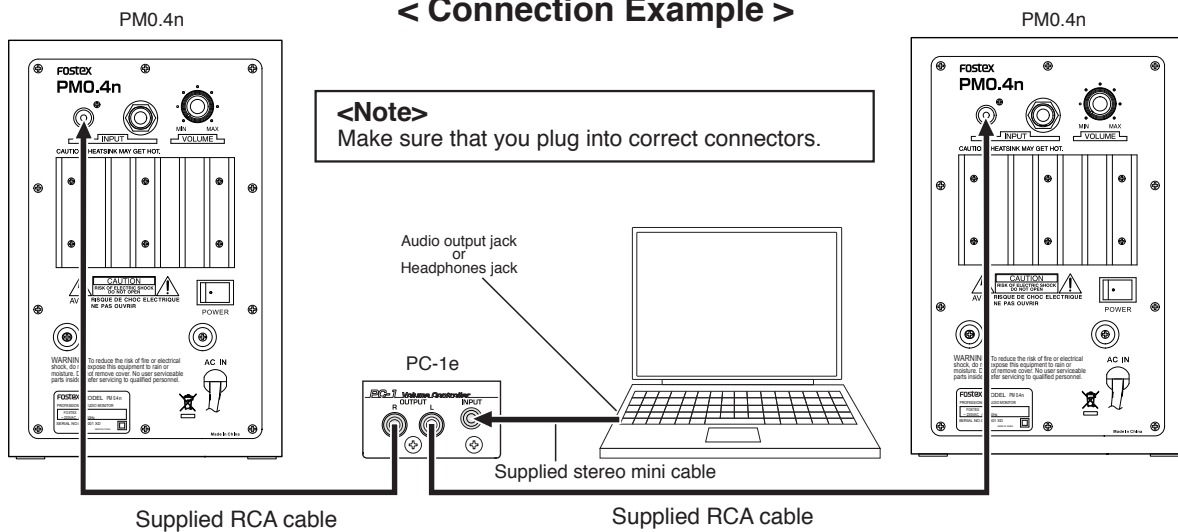

Model PC-1e (Volume controller)

Thank you very much for purchasing the Fostex PC-1e.

The PC-1e is a volume controller which allows you to control the left and right monitor levels simultaneously when you monitor the computer audio output through a pair of powered monitor speakers such as the Fostex PM0.4n.

Refer to the connection example below and use it correctly.

Owner's manual

<Important notes>

- * When you connect the PC-1e between a computer and powered monitor speakers, turn down the volume of the powered monitor speakers and the PC-1e.
- * When you use the powered monitor speakers, do not raise the volume excessively. Loud sounds may cause hearing loss.

< Connection Example >

Main specifications

Input / Output

INPUT

Connector: ϕ 3.5 mm stereo mini jack x 1

OUTPUT

Connector: RCA pin jacks x 2 (L, R)

External dimensions

52 (W) x 38 (H) x 60 (D) mm

Weight

Approx. 0.12 kg (without cables)

Supplied accessories

Owner's manual x 1, Stereo mini cable (0.8 m) x 1, RCA cable (1 m) x 2

Stereo mini cable

RCA cable